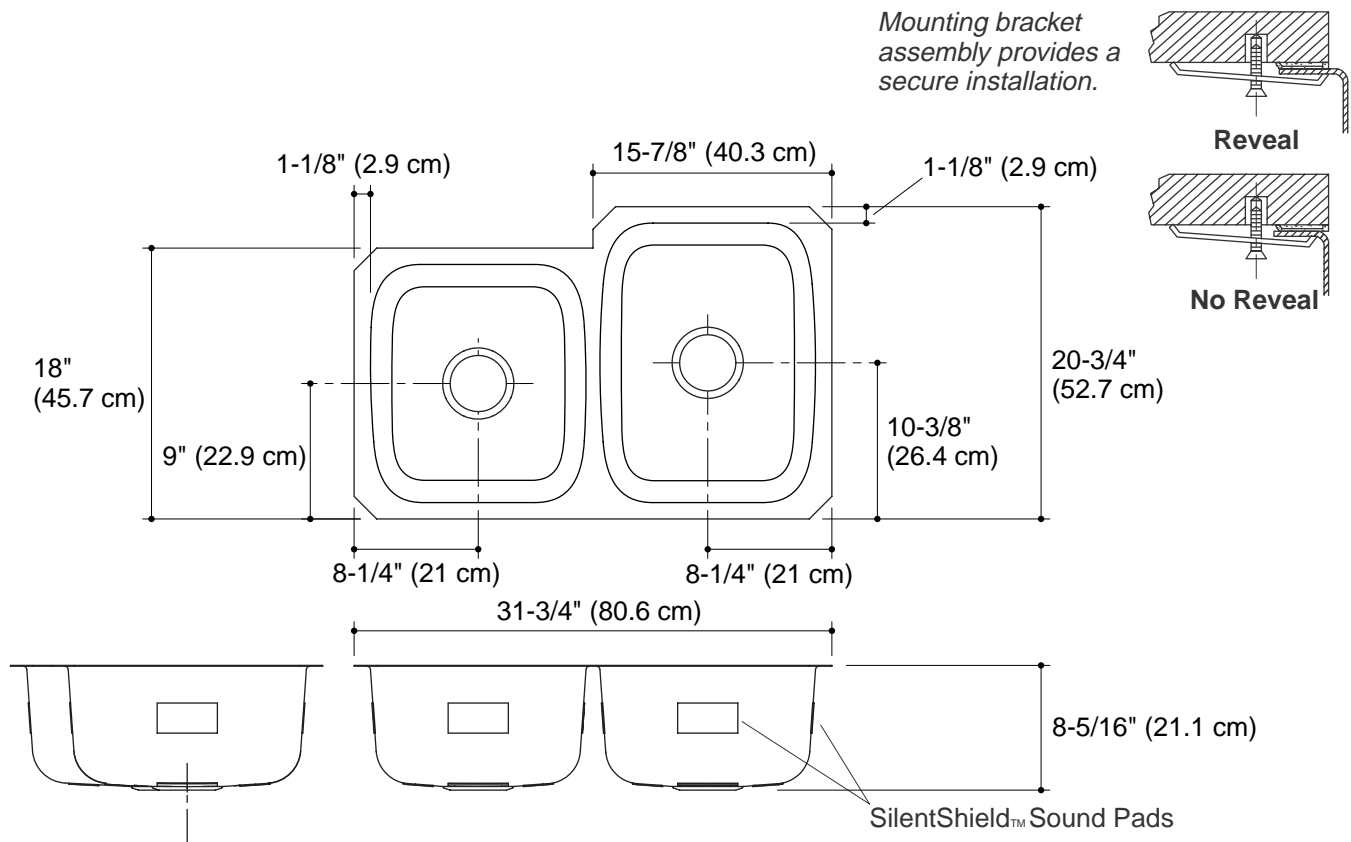

Technical Information

Fixture*:	Basin area
Sink, left	14-1/4" (36.2 cm) x 15-3/4" (40 cm)
Sink, right	14-1/4" (36.2 cm) x 18-1/2" (47 cm)
Drain holes	3-3/4" (9.5 cm) D.
* Approximate measurements for comparison only.	

Included components:	
Hardware kit	91915
Cut-out template	1055956-7

Installation Notes

Install this product according to the installation guide.

Use the supplied cut-out template to select either a hidden or exposed rim.

Product Diagram